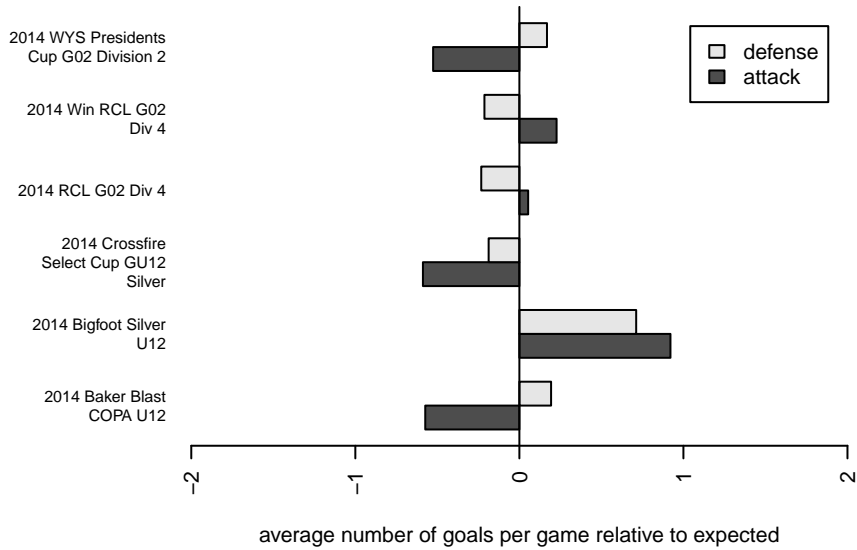

Performance relative to 13 month average