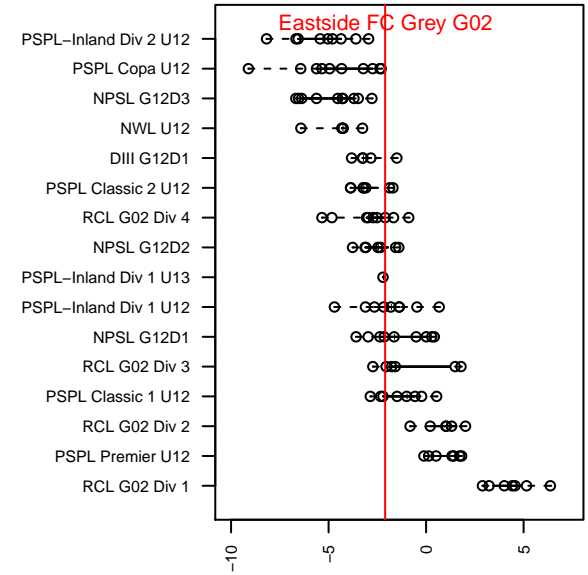

**attack and defense rating
relative to others at age
and all opponents in last 13 months**