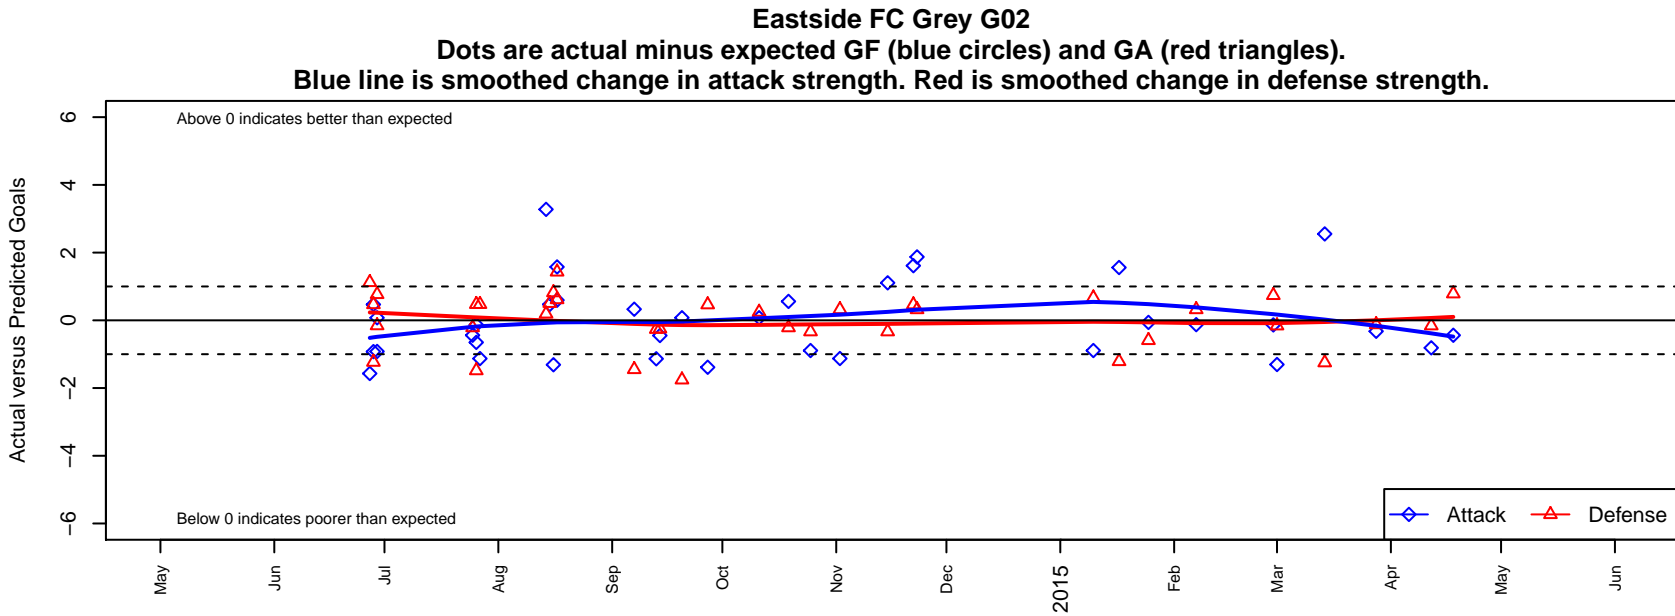

**attack and defense variance (black dot)
relative to other teams
and top 10 in region**

**attack and defense rating
relative to others at age
and all opponents in last 13 months**

Eastside FC Grey G02

Eastside FC
Preston, WA
G02 total strength=576
attack=0.41 defense=0.52
fall league = RCL G02 Div 4
spr league = Win RCL G02 Div 4

alt names used:
109 Eastside FC- GU12-Grey
EASTSIDE FC-GU 12 GREY (TBA)
Eastside FC GU-12 Grey
Eastside FC 02 Grey D
Eastside FC 02 Grey D
Eastside FC 02 Grey D

Venues played:
2014 Baker Blast COPA U12
2014 Crossfire Select Cup GU12 Silver
2014 Bigfoot Silver U12
2014 RCL G02 Div 4
2014 Win RCL G02 Div 4
2014 WYS Presidents Cup G02 Division 2